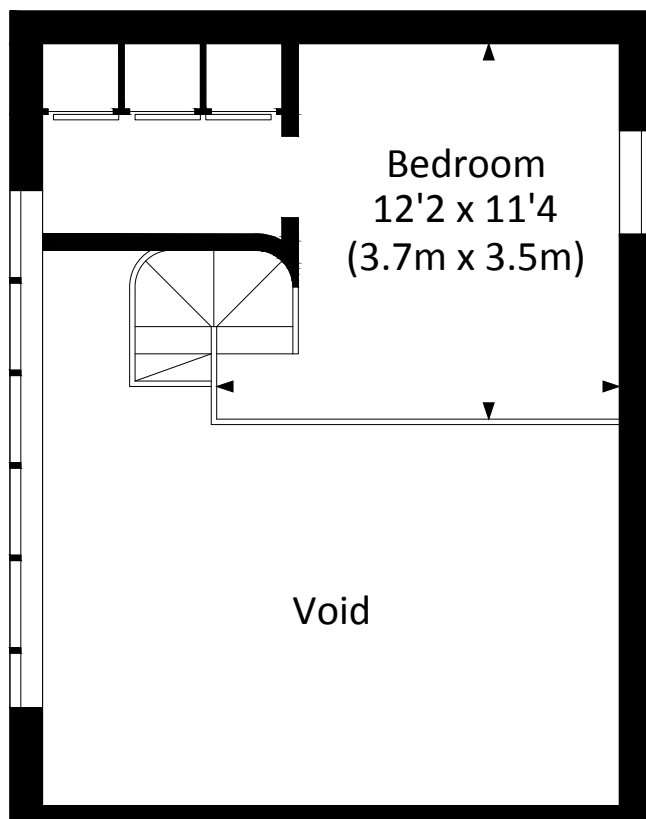

SEDDING STUDIOS, SW1X

Approx. gross internal area

565 Sq Ft. / 52.5 Sq M.

573 Sq Ft. / 53.2 Sq M. Inc. Reduced Headroom

GROUND FLOOR

FIRST FLOOR

All measurements have been made in accordance with RICS code of Measuring Practice which are approximate only and only for illustrative purposes. For the avoidance of doubt, Dowling Jones Design shall not be liable for any reliance on these measurements. © 2018 www.dowlingjones.com 020 7610 9933