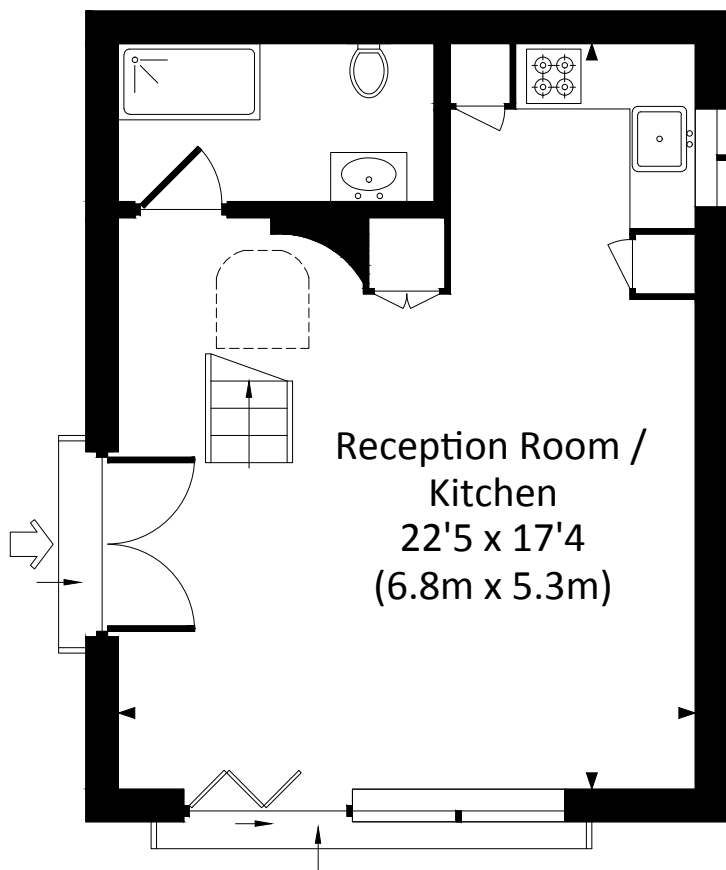

SEDDING STUDIOS, SW1X

Approx. gross internal area

565 Sq Ft. / 52.5 Sq M.

573 Sq Ft. / 53.2 Sq M. Inc. Reduced Headroom

GROUND FLOOR

FIRST FLOOR

All measurements have been made in accordance with RICS code of Measuring Practice which are approximate only and only for illustrative purposes. For the avoidance of doubt, Dowling Jones Design shall not be liable for any reliance on these measurements. © 2018 www.dowlingjones.com 020 7610 9933