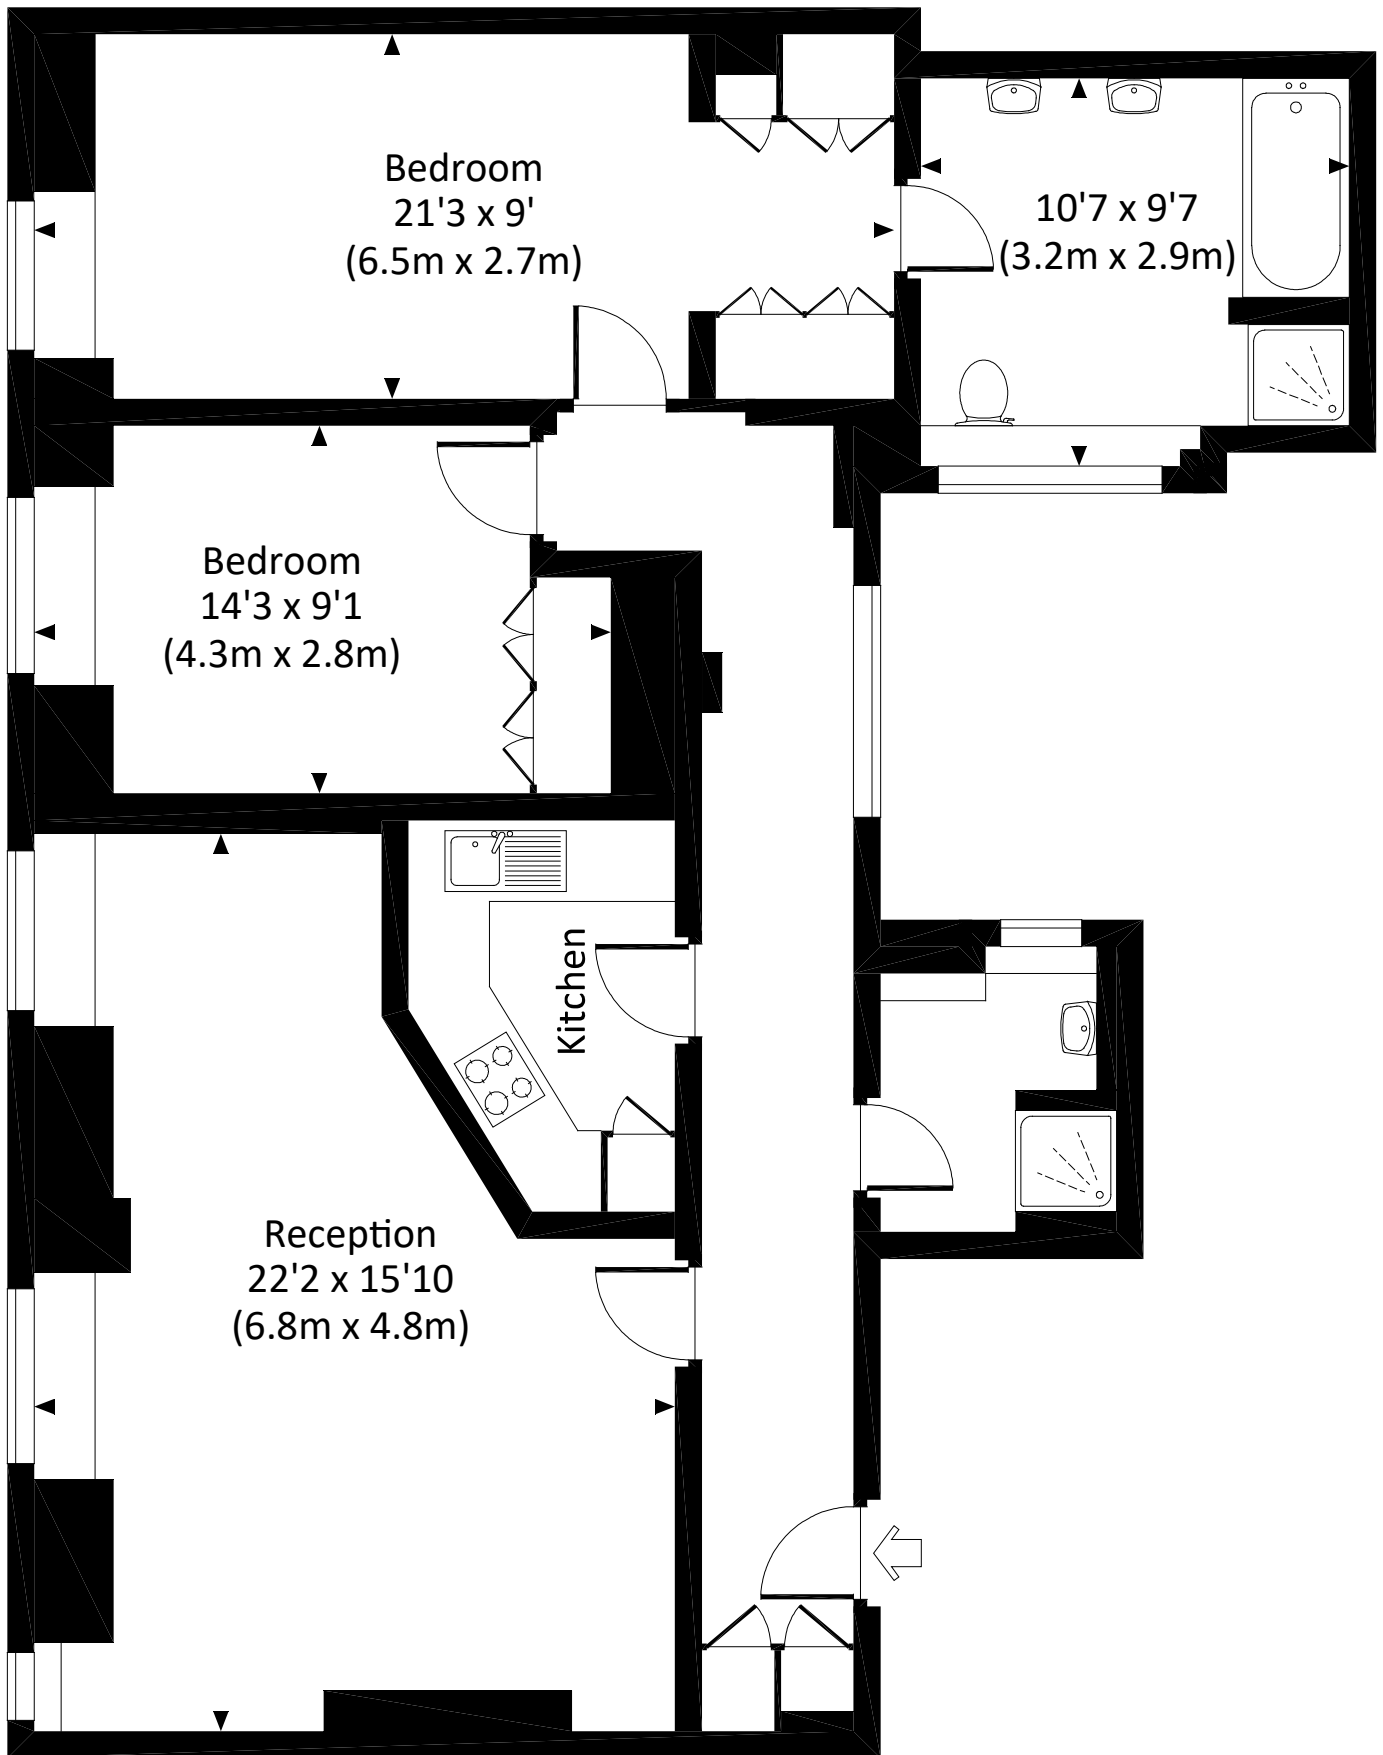

HUGO HOUSE, SLOANE STREET, SW1X

Approx. gross internal area

1008 Sq Ft. / 93.6 Sq M.

FIFTH FLOOR

All measurements have been made in accordance with RICS Code of Measuring Practice which are approximate only and only for illustrative purposes. For the avoidance of doubt, Dowling Jones Design shall not be liable for any reliance on these measurements. © 2018 www.dowlingjones.com 020 7610 9933